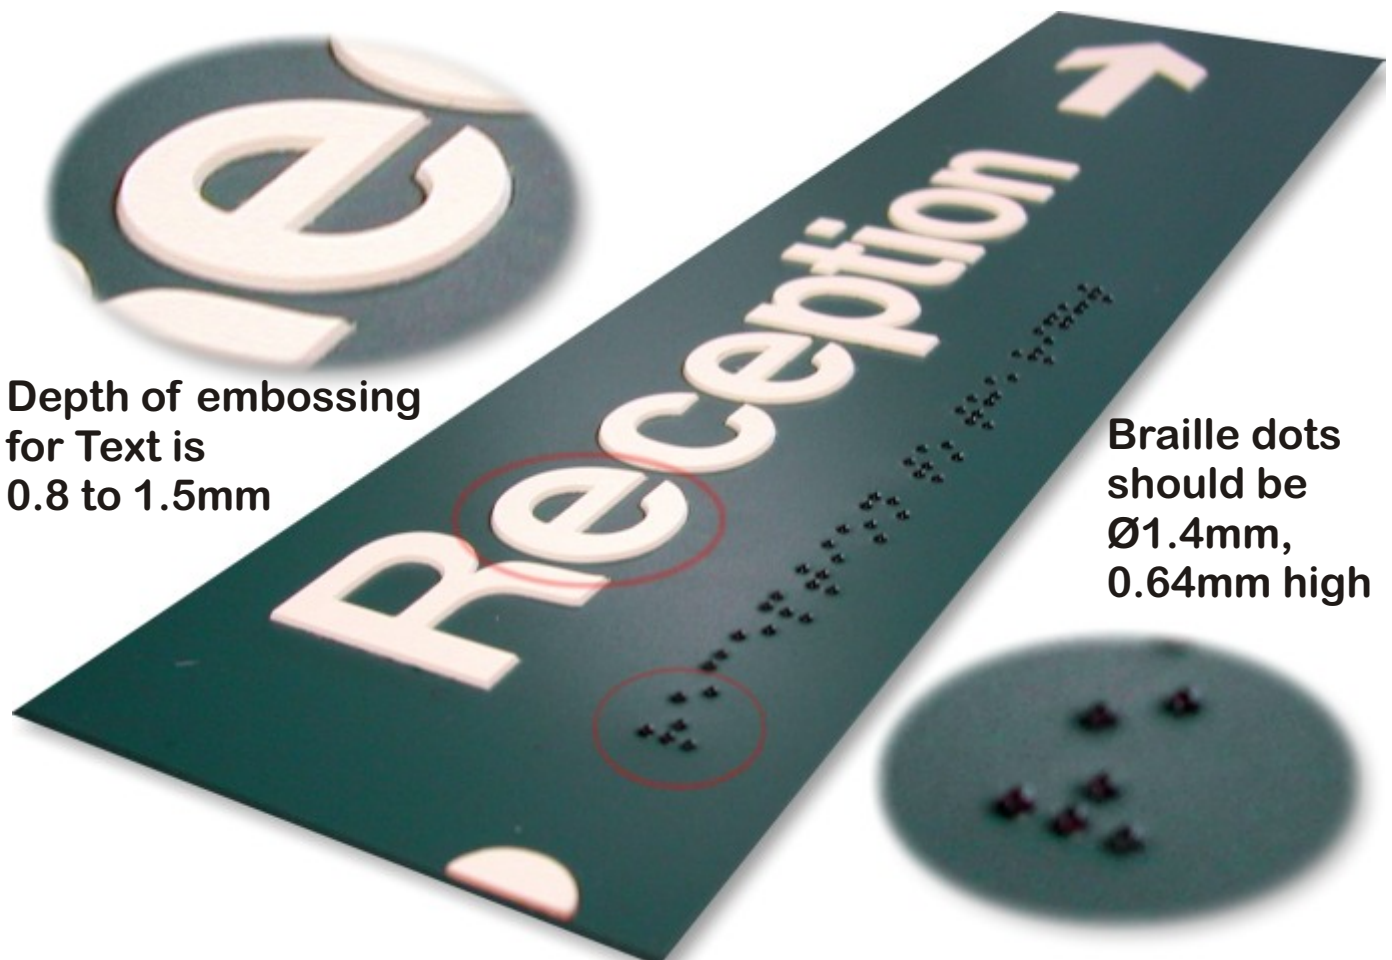

## Tactile & Braille

Contelec braille and tactile signs follow the JMU and sign design society recommendations to ensure that our signs for the visually impaired are to the correct specification.

Depth of embossing  
for Text is  
0.8 to 1.5mm